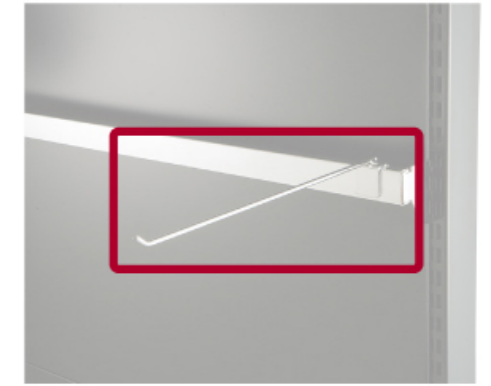

All hooks are available with electro-plated or enamel finish. We welcome requests for custom hook styles and dimensions.

Accessories

CH-908

CH-926

CH-900

Size:
 W: 700, 945, 1000, 1245mm

CH-930

Size:
 \varnothing : 4mm
 L: 100, 200, 300mm

CH-923

Size:
 TUBE: T1.2x20x20mm
 D: 300, 400mm

CH-921