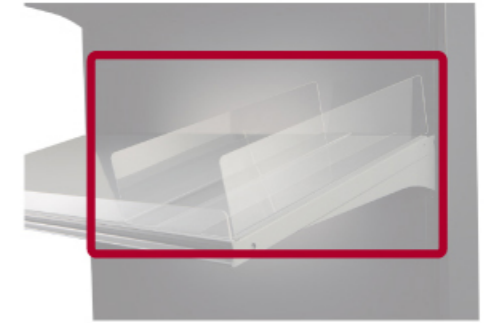

All hooks are available with electro-plated or enamel finish. We welcome requests for custom hook styles and dimensions.

Accessories

Size:
D:400mm

CH-922

CH-934

Size:
T:1.2mm
D:300,350,400,450

Size:
W:700,945,1000,1245mm
H:60mm

CH-917

**Price Label
CH-918**

Size:
ø: 4.8mm
L:100,200,300mm

Size:
W:700,945,1000,1245mm
H:40mm

CH-933

CH-909

Size:
D:70mm