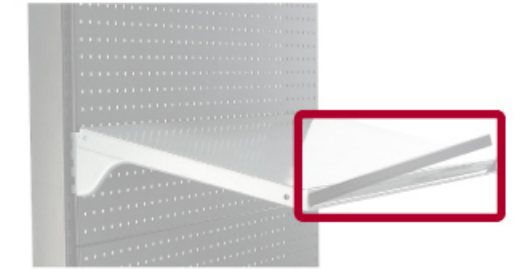

All hooks are available with electro-plated or enamel finish. We welcome requests for custom hook styles and dimensions.

Accessories

Size:
D:400mm

CH-922

CH-934

Size:
T:1.2mm
D:300,350,400,450

Size:
W:700,945,1000,1245mm
H:60mm

CH-917

**Price Label
CH-918**

Size:
ø: 4.8mm
L:100,200,300mm

Size:
W:700,945,1000,1245mm
H:40mm

CH-933

CH-909

Size:
D:70mm