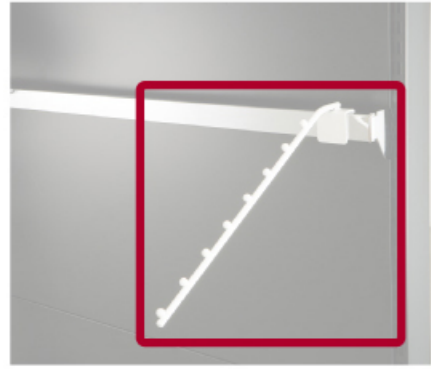

All hooks are available with electro-plated or enamel finish. We welcome requests for custom hook styles and dimensions.

Accessories

Size:
D:400mm

CH-922

CH-934

Size:
T:1.2mm
D:300,350,400,450

Size:
W:700,945,1000,1245mm
H:60mm

CH-917

**Price Label
CH-918**

Size:
ø: 4.8mm
L:100,200,300mm

Size:
W:700,945,1000,1245mm
H:40mm

CH-933

CH-909

Size:
D:70mm